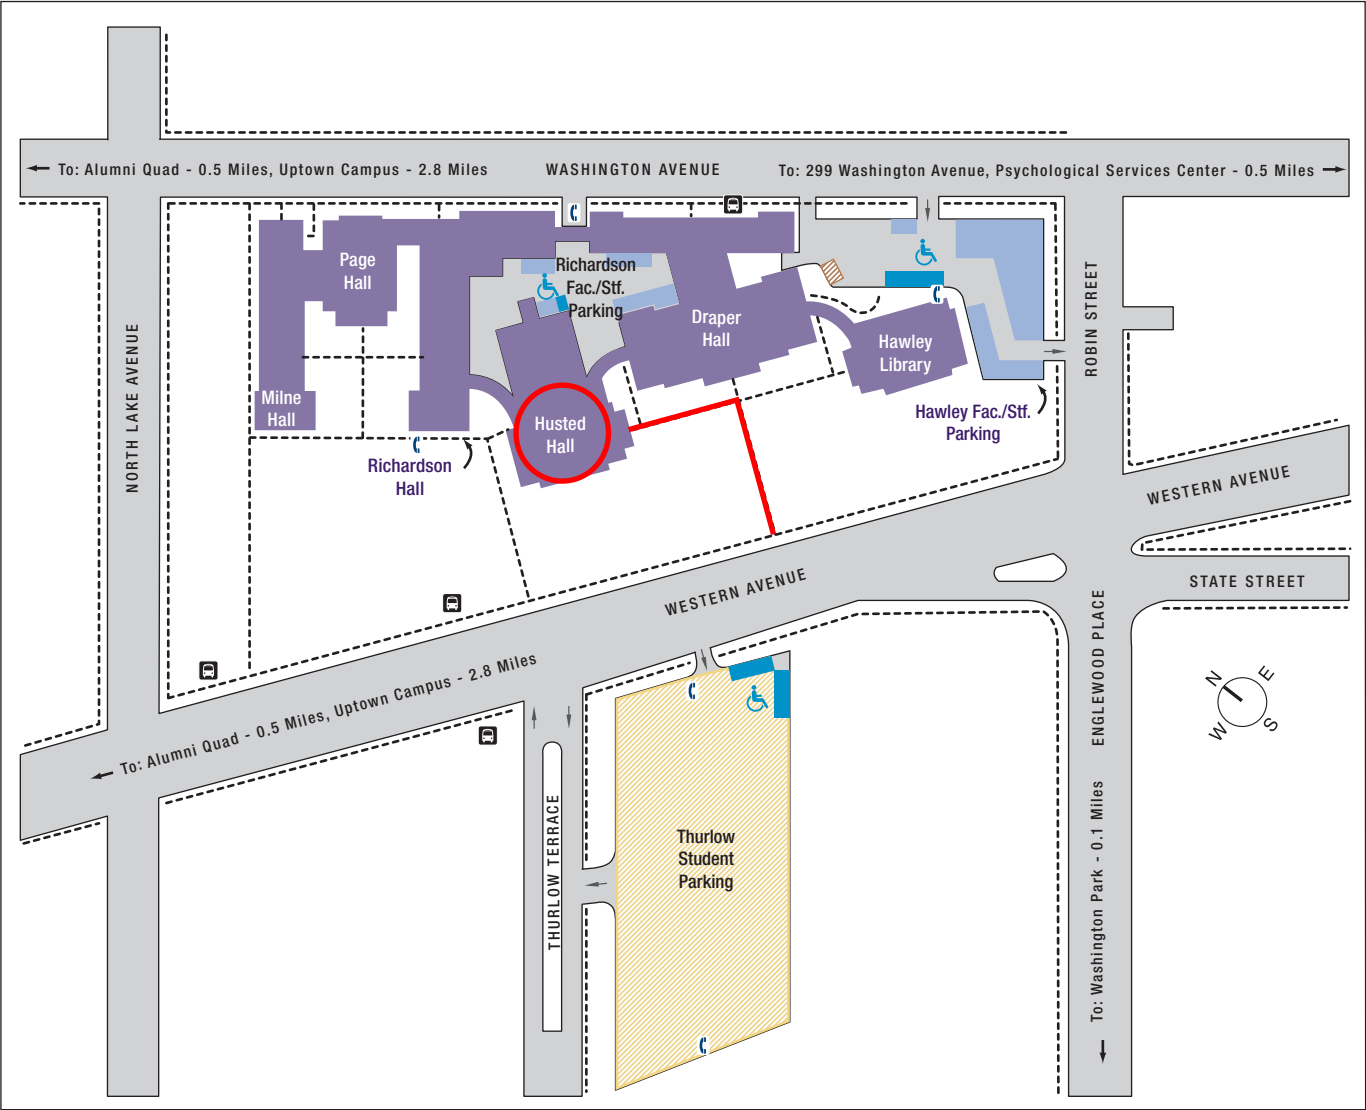

DOWNTOWN CAMPUS

PARKING, TRANSPORTATION AND PEDESTRIAN WALKWAY LEGEND

-  Student Permit Required
8:00AM-12:00AM Everyday (No Overnight)
-  Faculty/Staff Permit Required
8:00AM-4:00PM
-  Special Dock Permit Required
-  University Handicap Permit Required 
-  Pedestrian Path - Paved
-  Bus Stop
-  Emergency Bluelight Phone

All parking is subject to change. Therefore, please pay attention to parking signage.